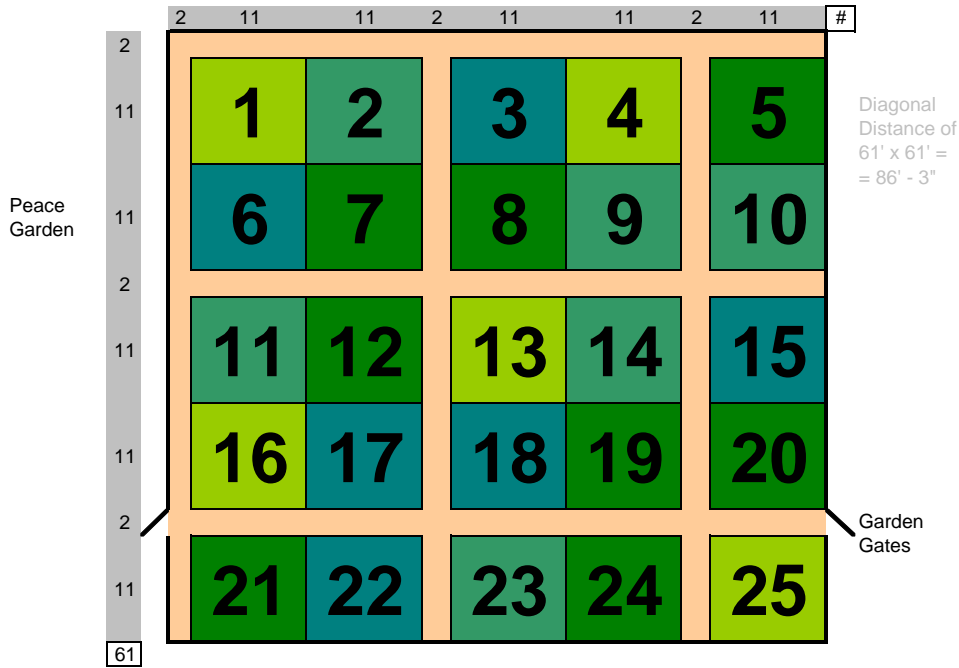

Lilacs

HOHLC Community Garden

of plots = 25
 11' x 11' garden plot = 121 sq ft.
 \$20/year/plot

Legend	
	Path
	Width or Length in feet
	Pavement
	Garden
	Garden
	Garden
	Garden